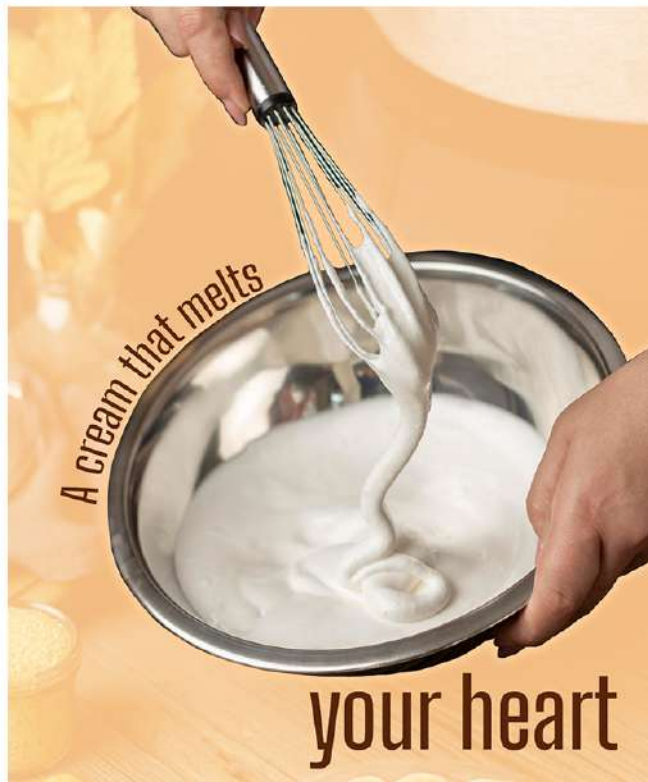

Color Code:

Light, Fluffy
DELICIOUS!

Give your
DESSERT a

**Creamy
Touch**

100% non dairy
+ vegan

Perfect Topping For
every dessert

Soft. Smooth

SO-YUMMY