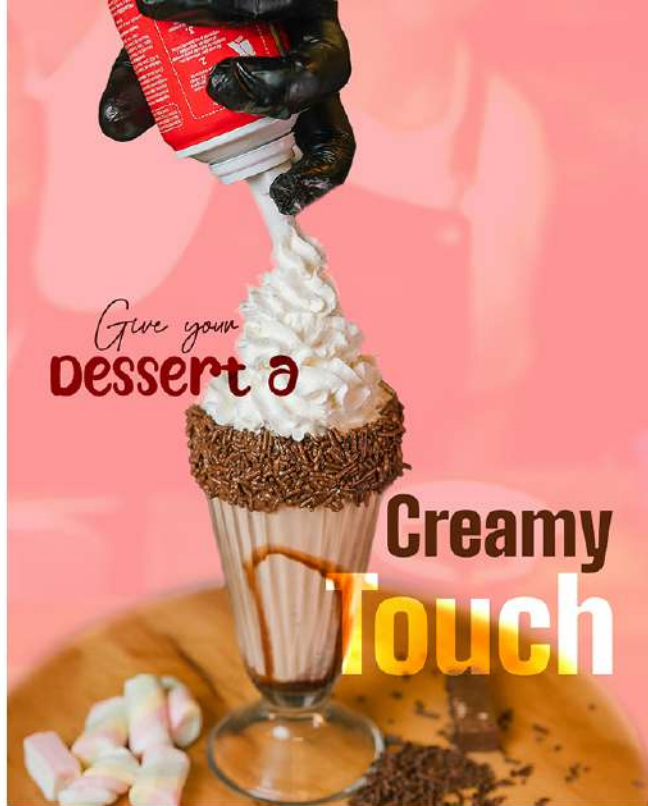

Font family:

Primary: Big Shoulders Display

Secendory: Bunny Bear, Boostard Signature

Big Shoulders Display

Big Shoulders Display

Big Shoulders Display

BUNNY BEAR

Boostard Signature

Color Code:

Light, Fluffy
DELICIOUS!

Give your
DESSERT a

**Creamy
Touch**

100% non dairy
+ vegan

Perfect Topping For
every dessert

Soft. Smooth

SO-YUMMY